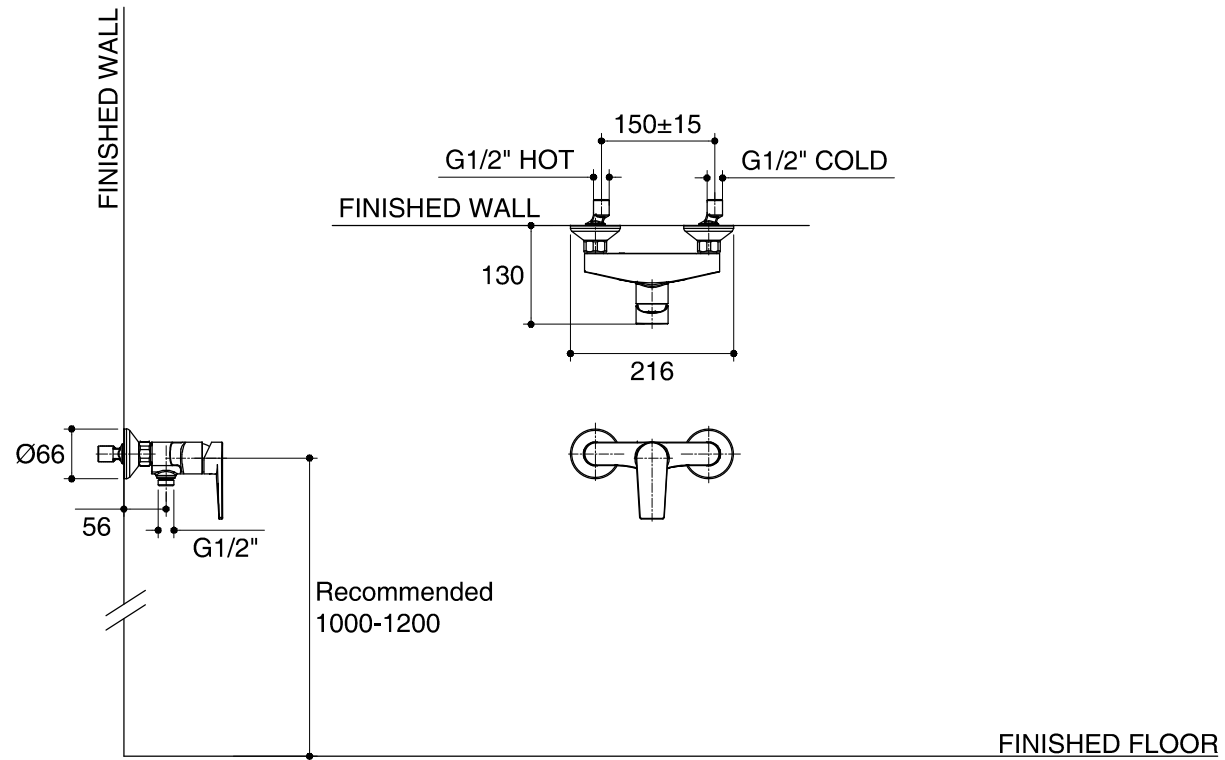

Dimensions are approximate.

Unit: mm

SKU	K-73195T-4-CP
Name	TAUT
Description	EXPOSED WALL-MOUNT SHOWER WITHOUT HANDSHOWER

**KOHLER**

\*The recommended dimension for installation can be adjusted according to user preferences and layout.